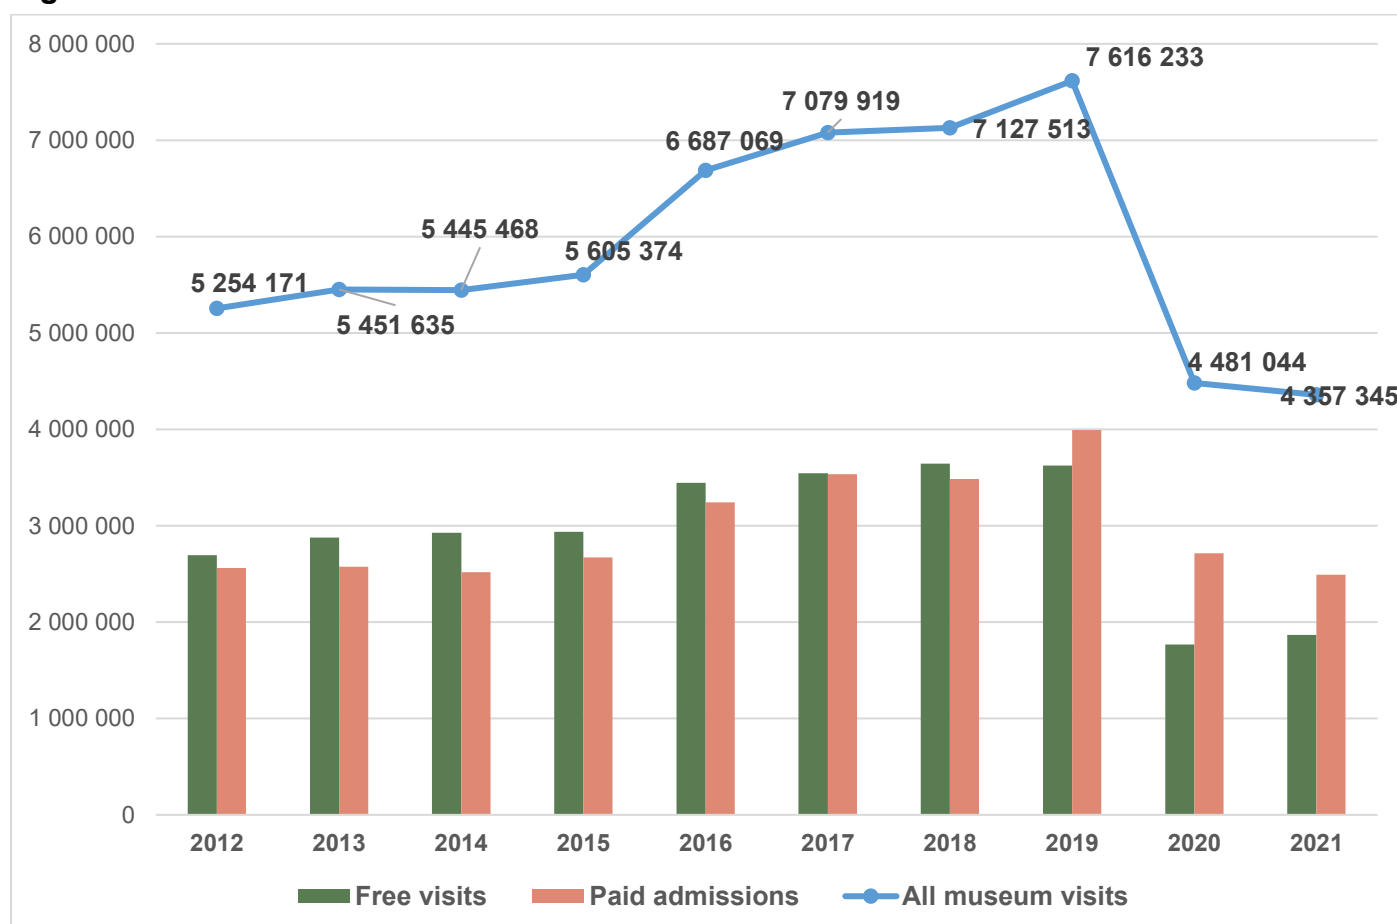

Ownership	Museums
Municipal	77
Foundations and associations	62
State	8
Other	4
Total	151

Figure 3: Museum visits 2012–2021

Table 3: Museum visits 2012–2021

Year	Paid admissions	Free visits	All museum visits
2012	2 560 461	2 693 710	5 254 171
2013	2 575 893	2 875 742	5 451 635
2014	2 517 475	2 927 993	5 445 468
2015	2 669 530	2 935 844	5 605 374
2016	3 243 726	3 443 343	6 687 069
2017	3 534 578	3 545 341	7 079 919
2018	3 483 325	3 644 188	7 127 513
2019	3 992 433	3 623 800	7 616 233
2020	2 713 087	1 767 957	4 481 044
2021	2 491 679	1 865 666	4 357 345