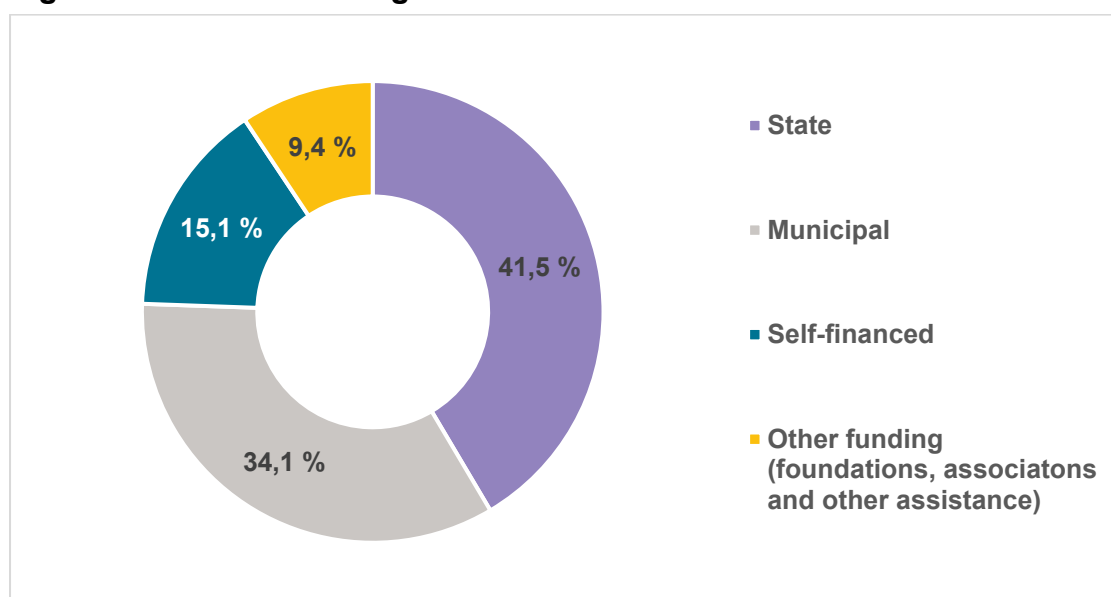

Table 5: Museum funding 2021

Figure 5: Museum funding 2021