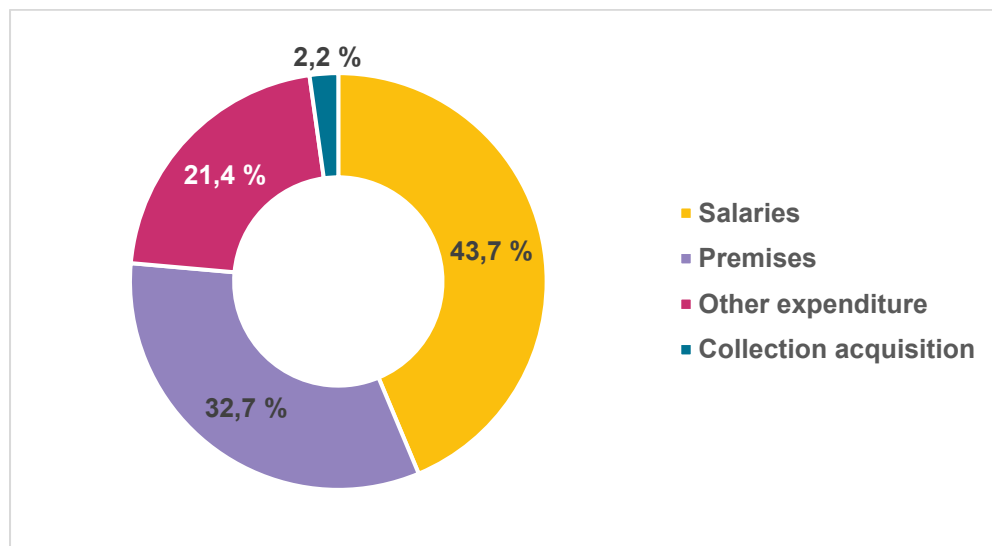

Museum funding 2021	Euros
State	115 694 618
Municipal	95 037 960
Self-financed	42 071 782
Other funding (foundations, associations and other assistance)	26 088 271
Total	278 892 631

Figure 6: Museum Expenditure 2021

Table 6: Museum Expenditure 2021

Museum expenditure 2021	Euros
Salaries	121 856 608
Premises	91 227 526
Other expenditure	59 634 966
Collection acquisition	6 173 530
Total	278 892 630