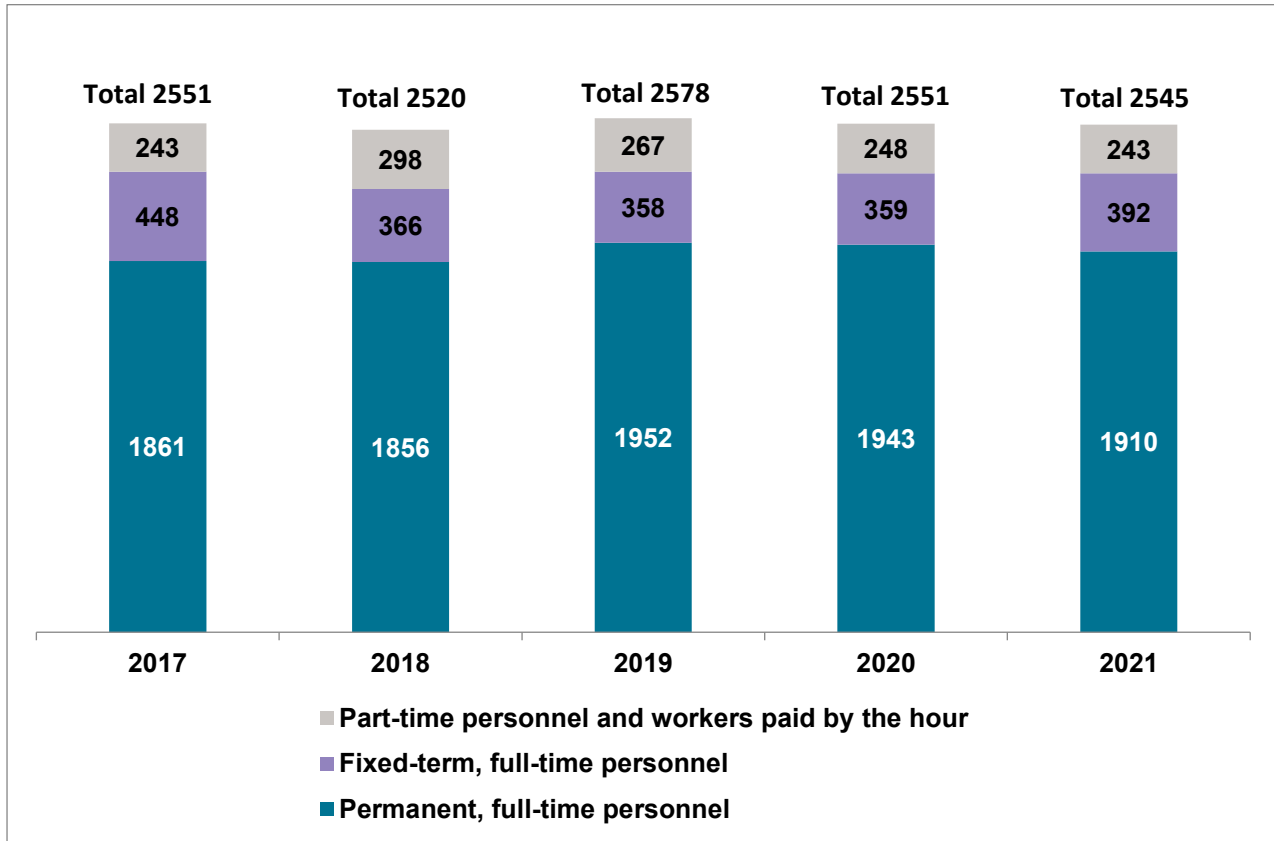

Figure 7: Museum Staffing in person years 2017–2021

Table 7: Museum Staffing in person years 2017–2021

Year	Total person years	Permanent, full-time personnel	Fixed-term, full-time personnel	Part-time personnel and workers paid by the hour
2017	2551	1861	448	243
2018	2520	1856	366	298
2019	2578	1952	358	267
2020	2551	1943	359	248
2021	2545	1910	392	243