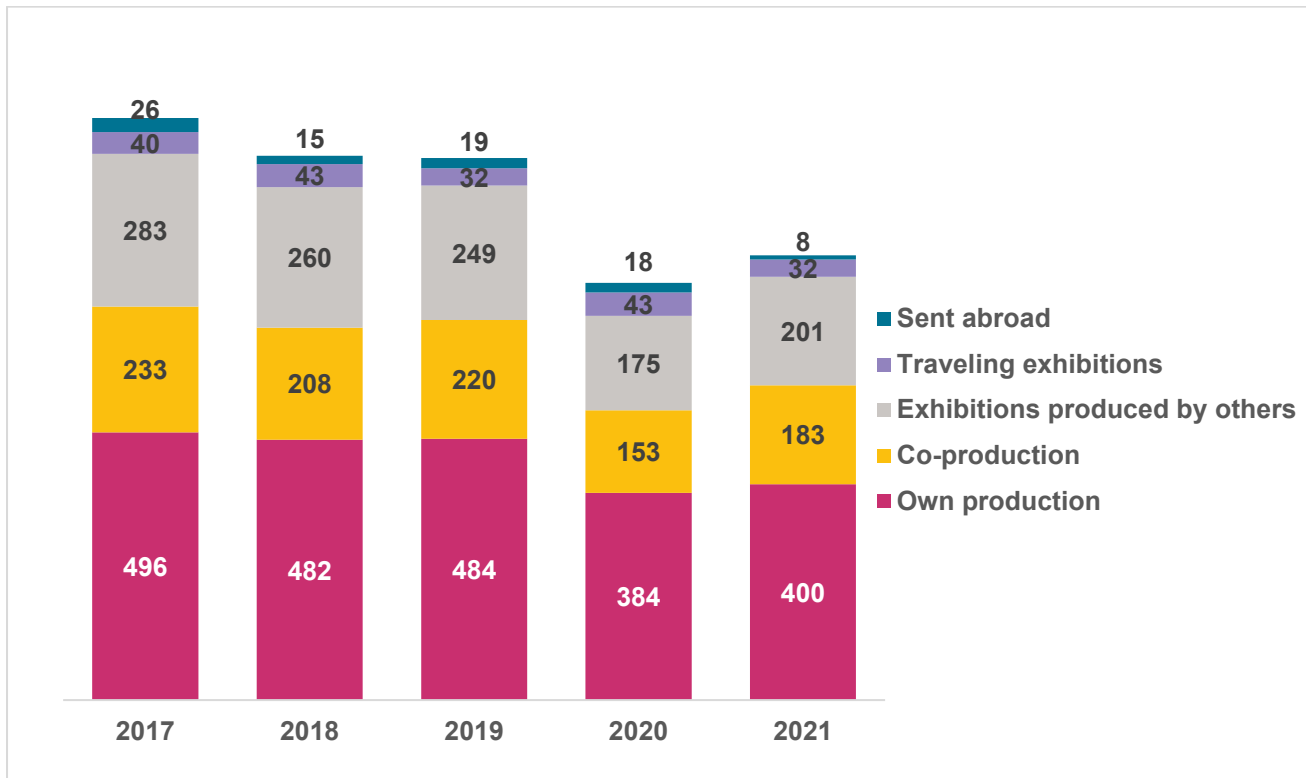

**Figure 6: Museum Expenditure 2021****Table 6: Museum Expenditure 2021**

Museum expenditure 2021	Euros
Salaries	121 856 608
Premises	91 227 526
Other expenditure	59 634 966
Collection acquisition	6 173 530
<b>Total</b>	<b>278 892 630</b>

**Figure 7: Museum Staffing in person years 2017–2021**

**Table 7: Museum Staffing in person years 2017–2021**

Year	Total person years	Permanent, full-time personnel	Fixed-term, full-time personnel	Part-time personnel and workers paid by the hour
2017	2551	1861	448	243
2018	2520	1856	366	298
2019	2578	1952	358	267
2020	2551	1943	359	248
2021	2545	1910	392	243

**Figure 8: Number of new exhibitions in museums 2017–2021**

**Table 8: Number of new exhibitions in museums 2017–2021**

Year	Own production	Co-production	Exhibitions produced by others	Traveling exhibitions	Sent abroad
2017	496	233	283	40	26
2018	482	208	260	43	15
2019	484	220	249	32	19
2020	384	153	175	43	18
2021	400	183	201	32	8