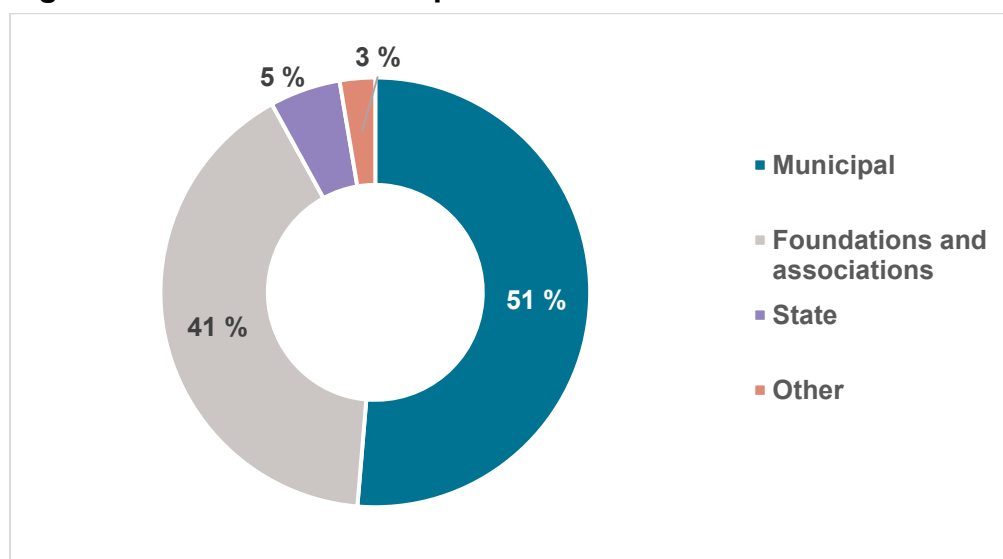

Table 2: Museum ownership 2021

Figure 2: Museum ownership 2021